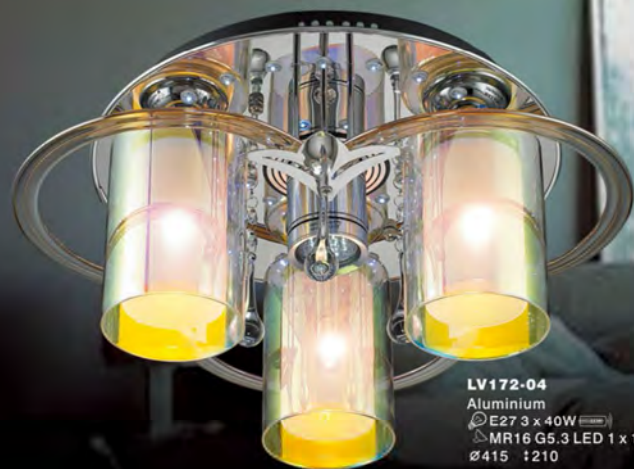

LV172-04
Aluminium
⌀ E27 3 x 40W
▲ MR16 G5.3 LED 1 x 1W
⌀415 :210